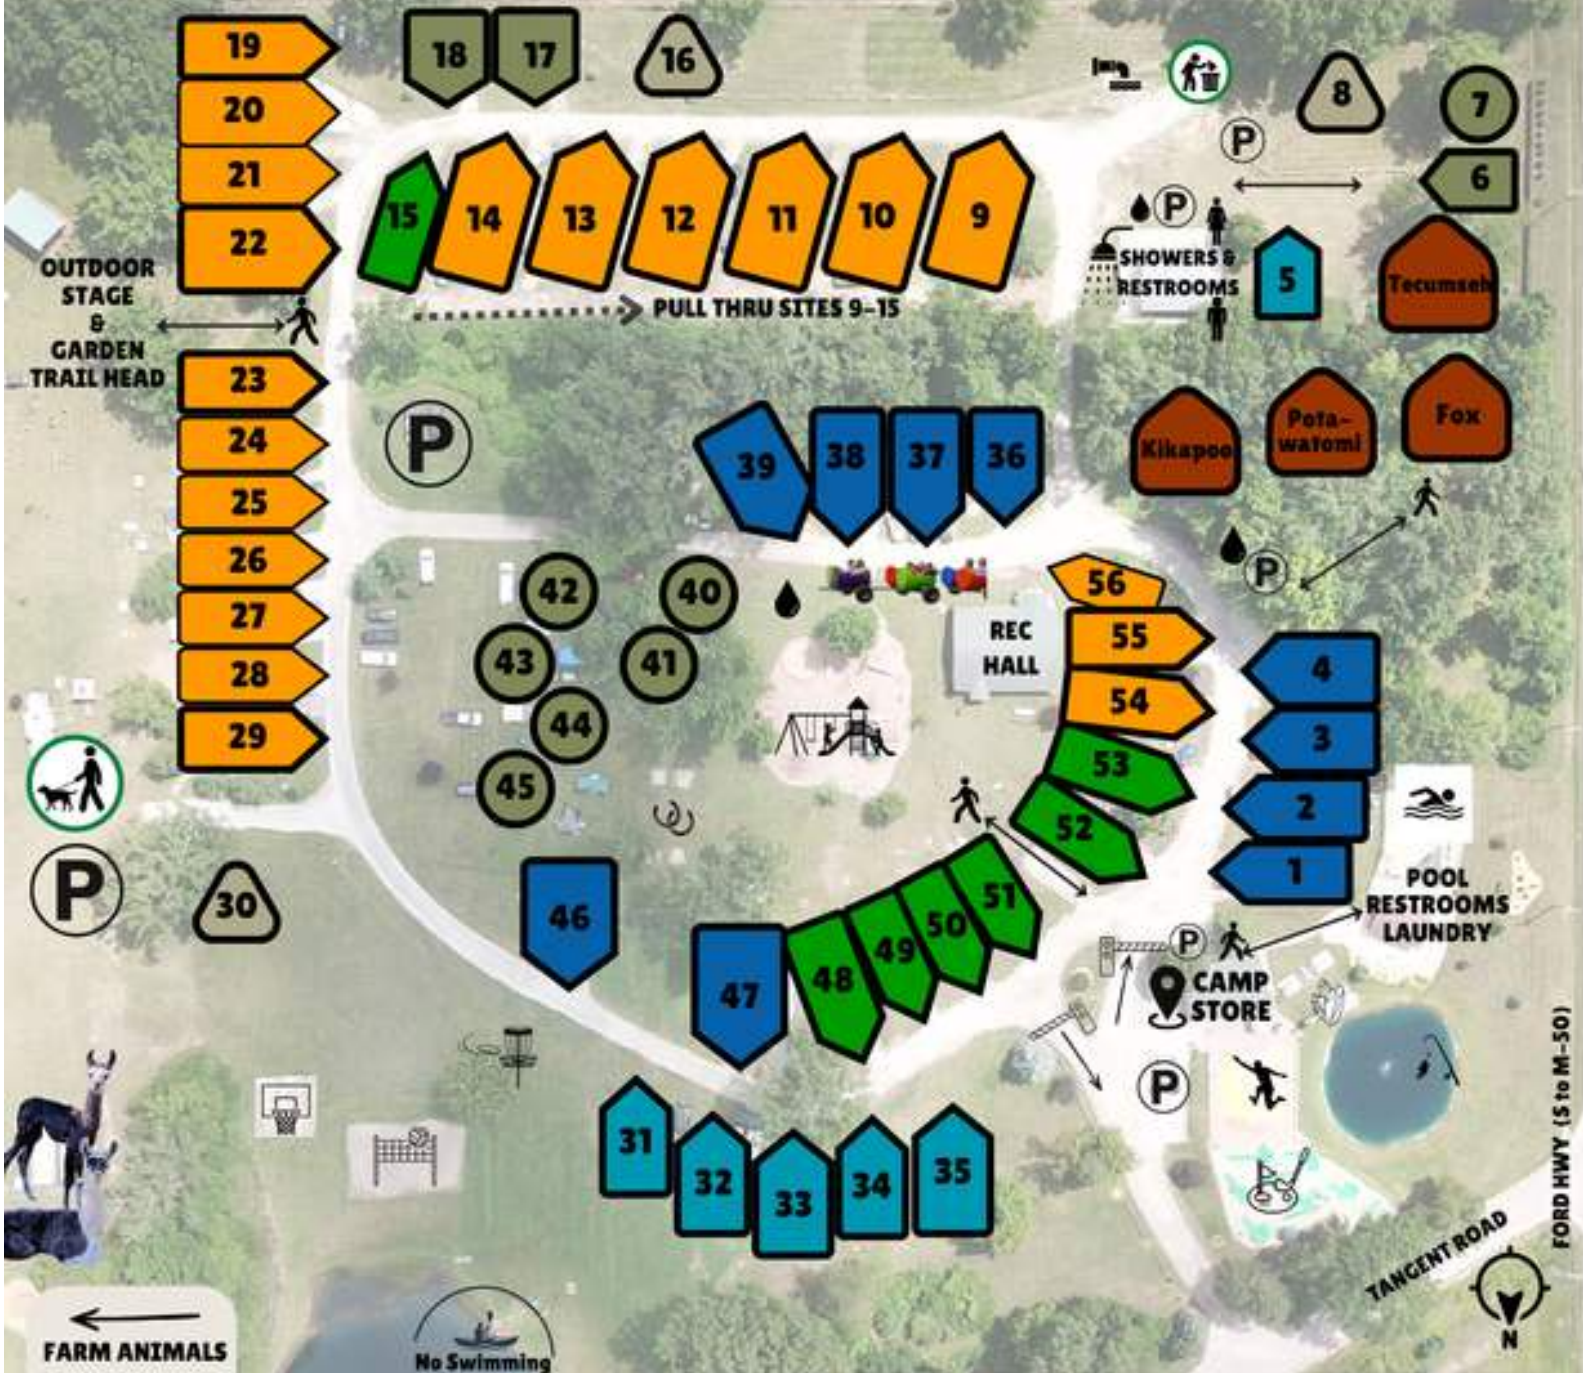

RESERVE CAMPING

FARM ANIMALS  
RC RACE TRACK  
NATURE TRAILS

ZIPLINE & CLIMBING ADVENTURES

RESERVE ADVENTURE

Catch & Release Fishing  
indiancreekcampingmichigan.com

**Campsite Types:**

- PRIME 50A SWE
- PRIME 30A SWE
- SWE 30A
- WATER & 30A
- 30A ELECTRIC
- 20A ELECTRIC
- RUSTIC

- DRIVE SLOWLY 5 MPH
- Gated Entrance - Return Key
- Registered Guest Parking  
Visiting Hours 9am-10pm
- RV Dump Station
- Potable Water
- CABIN RENTAL

FORD HWY (S to M-50)